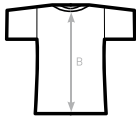

FRONT

BACK

B&C DNM PLUG IN /M. TM D70

A HALF CHEST

B CENTER BACK LENGTH

S

47

66

M

50

68

L

53

70

XL

56