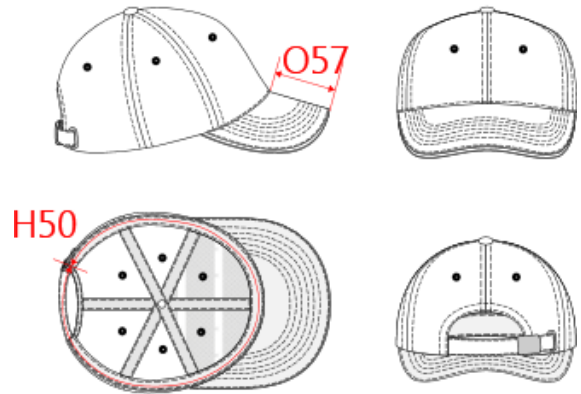

REFERENCE : KP011

SIZES : U

COMPOSITION :

Main fabric : Brushed cotton twill 260 100%cotton
 Main fabric : Brushed cotton twill 260 For contrasted sandwich visor 100%cotton
 Main fabric : Brushed Cotton twill - 260 For back lace size regulation 100%cotton
 Main fabric : Brushed cotton twill 260 For under visor 100% cotton
 Material 6 : Rubber quality As inner structure of the peak. 100% rubber

ARTICLE WEIGHT :

76 gr/pc

DESCRIPTION	
Français :	Orlando - Casquette homme 6 panneaux
English :	Orlando - Men's 6 panel cap
Nederlands :	Orlando - Pet met 6 panelen
Deutsch :	Herren kappe Orlando 6 panel
Español :	Orlando - Gorra para hombre 6 paneles
Italiano :	Orlando - Cappellino uomo 6 pannelli
Português :	Orlando - Boné 6 painéis

MEASUREMENT	
Description	U
H50 Tour de tête / Head measurement	58
O57 Deep of the peak on baseball cap	7

CARE LABEL				

PACKING	
Box	100 pcs / box U => L:51cm W:45cm H:36cm GW:9.50kg NW:7.50kg

REFERENCE : KP011