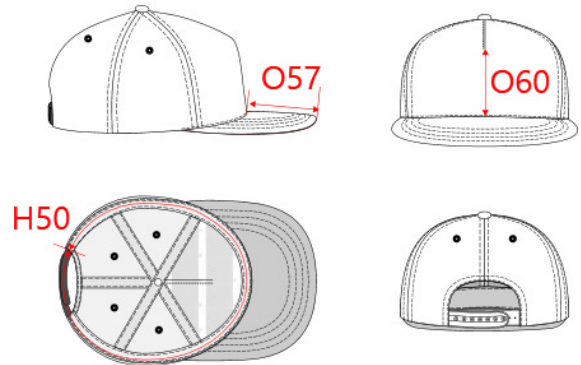

REFERENCE : KP147

SIZES : U

COMPOSITION :

Main fabric : Cotton twill - 260 For the crown. 100%cotton

Main fabric : Cotton twill - 260 For the recovered peak. 100% cotton

Main fabric : Cotton twill - 260 For the inner sweatband around the head. 100%cotton

Lining : Double color Cotton / Polyester Oxford · 290 As inner reinforcement of the front part of the crown. 50%cotton / 50% polyester

Material 2 : Rubber quality As inner structure of the peak. 100% rubber

Foam : PU foaming slow rebound sponge Behind the inner sweatband. MDI

Foam : PU quality Behind the inner sweatband. 100% polyurethane

ARTICLE WEIGHT :

78 gr/pc

DESCRIPTION
Français : Casquette enfant snapback - 5 panneaux
English : Kids snapback cap - 5 panels
Nederlands : Snapback kinderpel - 5 panelen
Deutsch : 5 panel kinder snapbackkappe
Español : Gorra snapback para niño - 5 paneles
Italiano : Cappellino bambino snapback - 5 pannelli
Português : Boné criança snapback - 5 painéis

COLORS	PANTONE SERIGRAPHIE
Black	Black
Dark grey / Light grey	432C / 401C
White	White
Royal blue / Red	287C / 200C
Red	200C
Navy	433C

MEASUREMENT	
Description	U
H50 Tour de tête / Head measurement	53
O57 Deep of the peak on baseball cap	5,60
O60 Front part print height	8,50