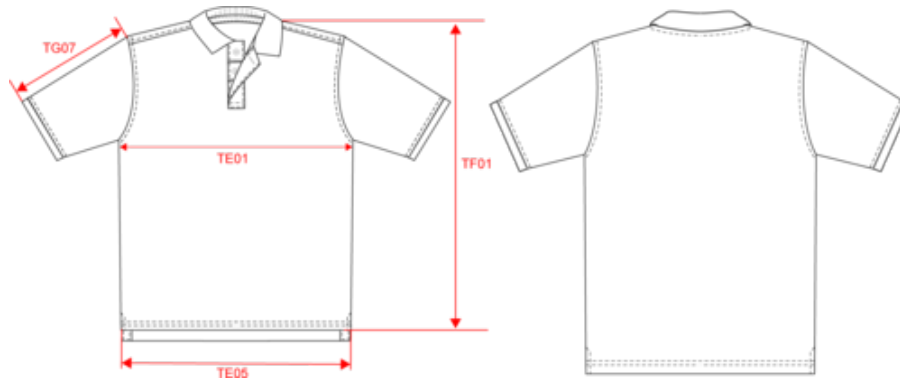

KARIBAN

K245

Men's short-sleeved polo shirt

Dimensions (cm)

Measurements in cm	S	M	L	XL	XXL	3XL
TE01 - 1/2 chest width at 1.5cm below armhole	49.00	52.00	55.00	58.00	61.00	64.00
TF01 - Total height from HSP	70.00	72.00	74.00	76.00	78.00	80.00
TG07 - Short sleeve length	21.50	22.25	23.00	23.75	24.50	25.25