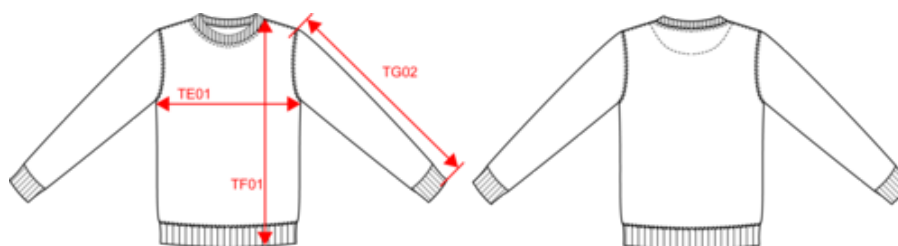

KARIBAN

K475

Kids' crew neck sweatshirt

- The essential casual and versatile sweatshirt.
- Made of brushed fleece for optimal comfort.
- Perfect for everyday casual wear.

80% cotton/20% polyester. Brushed fleece. Set-in sleeves. Ribbed neck, cuffs and hem.

61102099

Also available in version

K474

KARIBAN

K475

Kids' crew neck sweatshirt

Dimensions (cm)

Measurements in cm	4/6 ans	6/8 ans	8/10 ans	10/12 ans	12/14 ans
TE01 - 1/2 chest width at 1.5cm below armhole	35.00	38.00	41.00	44.00	47.00
TF01 - Total height from HSP	44.50	49.50	54.50	59.50	64.50
TG02 - Long sleeve length	37.00	41.00	45.00	49.00	53.00