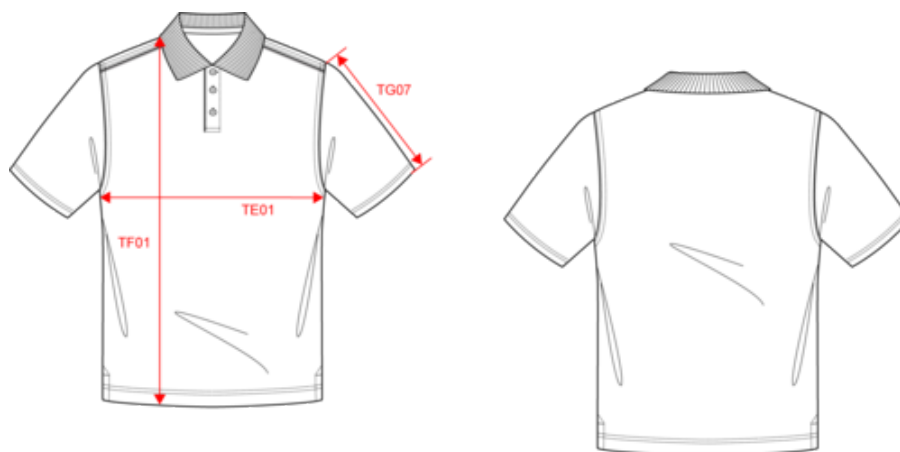

## Short-sleeved polo shirt

Dimensions (cm)

| Measurements in cm                            | XS    | S     | M     | L     | XL    | XXL   | 3XL   |
|---|-------|-------|-------|-------|-------|-------|-------|
| TE01 - 1/2 chest width at 1.5cm below armhole | 46.00 | 49.00 | 52.00 | 55.00 | 58.00 | 61.00 | 64.00 |
| TF01 - Total height from HSP                  | 68.75 | 70.75 | 72.75 | 74.75 | 76.75 | 78.75 | 80.75 |
| TG07 - Short sleeve length                    | 20.00 | 21.00 | 22.00 | 23.00 | 24.00 | 25.00 | 26.00 |