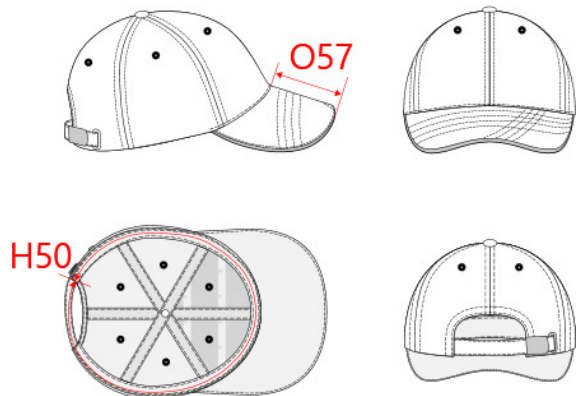

REFERENCE : KP109

SIZES : U

COMPOSITION :

Main fabric : Brushed cotton twill 255 100% cotton
 Main fabric : Brushed cotton twill 255 For contrasted sandwich peak. 100% cotton
 Material 6 : Rubber quality For main fabric recovered peak. 100%rubber

ARTICLE WEIGHT :

86 gr/pc

DESCRIPTION	
Français :	Casquette fashion - 6 panneaux
English :	Fashion cap - 6 panels
Nederlands :	Modieuze cap met 6 segmenten
Deutsch :	Fashion-Kappe 6 Panel
Español :	Gorra fashion 6 paneles
Italiano :	Cappellino fashion 6 pannelli
Português :	Boné fashion - 6 painéis

COLORS	PANTONE SERIGRAPHIE
Black / White	Black / White
Navy / White	433C / White
Red / White	200C / White
White / Navy	White / 433C

MEASUREMENT						
Description	U					
H50 Tour de tête / Head measurement	58					
O57 Deep of the peak on baseball cap	6,80					

CARE LABEL				

PACKING	
Box	100 pcs / box U => L:61cm W:45cm H:36cm GW:11.4kg NW:8.6kg