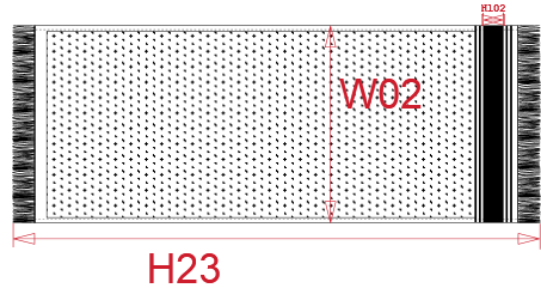

KARIBAN

REFERENCE : K128

SIZES : U

COMPOSITION :

Main fabric : Terry 340 Double side:

Front side in woven fabric

Reverse side in Terry 100% cotton

WEIGHT :

Main fabric : 340gsm

TECHNICAL DETAIL :

Fouta towel One side woven/One side terry

ARTICLE WEIGHT :

605 gr/pc

DESCRIPTION	
Français :	Serviette fouta
English :	Fouta towel
Nederlands :	Fouta handdoek
Deutsch :	FOUTA HANDTUCH
Español :	Toalla de baño fouta
Italiano :	ASCIUGAMANO IN SPUGNA
Português :	Toalha tunisina

COLORS	PANTONE SERIGRAPHIE
Natural / Chocolate	Warm gray 1C / 439C
Turquoise / White	632C / White
Navy / White	534C / White

MEASUREMENT							
Description	U						
H23 Longueur serviette franges incluses/ Towel length included fringes	180						
W02 Largeur serviette / Towel width	100						
H102 height of the inner band	4						

CARE LABEL				

PACKING	
Box	20 pcs / box U => L:40cm W:60cm H:40cm GW:14.40kg NW:13.00kg