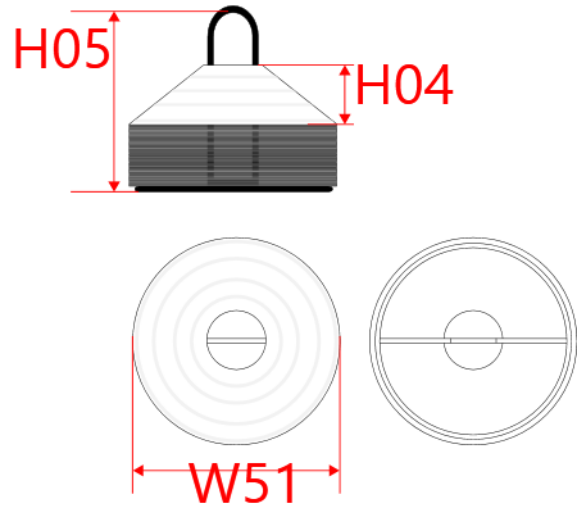

PROACT.®

REFERENCE : PA646

SIZES : U

COMPOSITION :

Main material : PE quality For 10 of the 40 Kit domes. 100% polyethylene

Main material : PE quality For 10 of the 40 Kit domes. 100% polyethylene

Main material : PE quality For 10 of the 40 Kit domes. 100% polyethylene

Material 4 : PE quality For 10 of the 40 Kit domes. 100% polyethylene

Material 2 : Metal quality For the base that suport the domes. 100%metal

TECHNICAL DETAIL :

Elimination Kit 40

ARTICLE WEIGHT :

1100 gr/pc

COLORS	PANTONE SERIGRAPHIE
Red / Yellow / Green / R.blue	Not available

MEASUREMENT	
Description	U
H05 Hauteur totale / Total height	23
H04 Hauteur coté / Side length	5
W51 Total width	18

PACKING	
Box	10 pcs / box Size => L:64cm W:41cm H:43cm GW:13Kg NW:11Kg